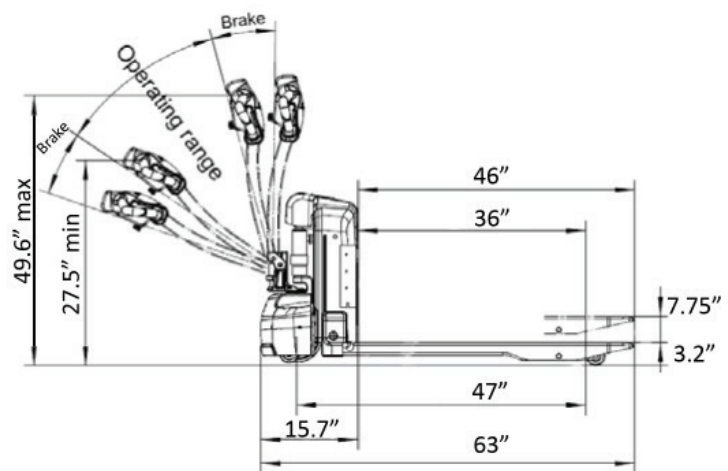

iJACK-40

DRIVE AND TRAVEL CONTROLS

- 48-Volt Curtis Travel Control with Permanent Magnet Drive Motor.
- Variable Speed from 0 MPH to 3.4 MPH Empty
- Variable Speed from 0 MPH to 3.1 MPH Loaded

STANDARD SPECIFICATIONS

WEIGHT

- 390 lbs. with Battery

TIRES

- Drive (1) 8.3" X 2.8" Polyurethane
- Load (2) 2.9" X 3.5" Polyurethane

FORKS

- 27" OAW X 46" OAL Standard
- Maximum Elevation of 7.75"

CONTROL HEAD

- Travel, lift & lower functions, and creep speed controls
- Easy Operation for Either Hand
- Belly Button Reversing Switch, Dural Butterfly Travel Controls, Wake-Up Buttons, and Key Switch
- Low Mounted Tiller Arm for Comfort and Minimum Steering Effort

HYDRAULICS

- DC Pump and Chrome Plated Cylinder

ELECTRICAL

- Water Resistant Connectors & Wired Harness Supply Power Reliably to Components
- Emergency Power Disconnect
- Covered On-Board Dock for Easy Exchange

BRAKES

- Electromagnetic Brakes

SERVICEABILITY

- Removable Covers & Modular Design of Components
- Two-Piece Drive Wheel
- Easy Exchange HD Battery Delivers up to 3.0 Hours of Operation & Charged within 1.5 Hours

DIMENSIONS IN INCH

OPTIONS*

- Legal for Trade Version, NTEP
- 48" Load Back Rest
- Bluetooth - or WiFi - Data Transfer
- Additional Set of Li-ion Battery Packs

RAVAS USA, INC.
1500 Enterprise Parkway
Twinsburg, OH 44087
+1 (330) 425-3092
www.ravas.com

RAVAS
creating intelligence