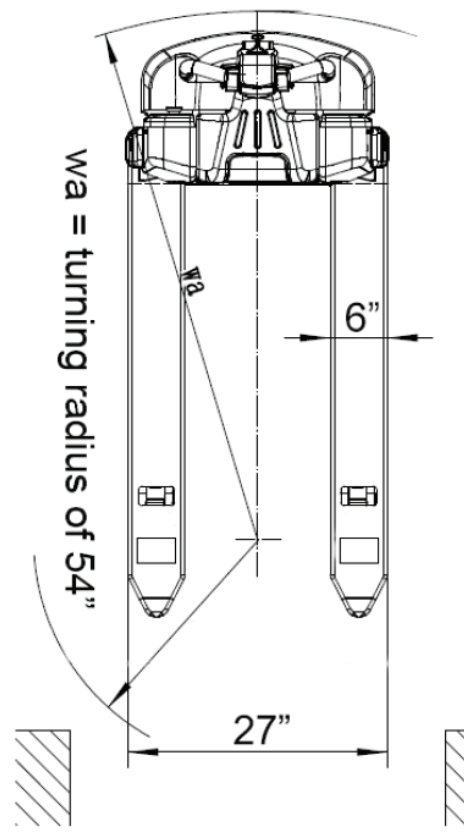

STANDARD SPECIFICATIONS

WEIGHT

- 390 lbs. with Battery

TIRES

- Drive (1) 8.3" X 2.8" Polyurethane
- Load (2) 2.9" X 3.5" Polyurethane

FORKS

- 27" OAW X 46" OAL Standard
- Maximum Elevation of 7.75"

CONTROL HEAD

DIMENSIONS IN INCH

OPTIONS*

- Legal for Trade Version, NTEP
- 48" Load Back Rest
- Bluetooth - or WiFi - Data Transfer
- Additional Set of Li-ion Battery Packs

RAVAS USA, INC.
1500 Enterprise Parkway
Twinsburg, OH 44087
+1 (330) 425-3092
www.ravas.com